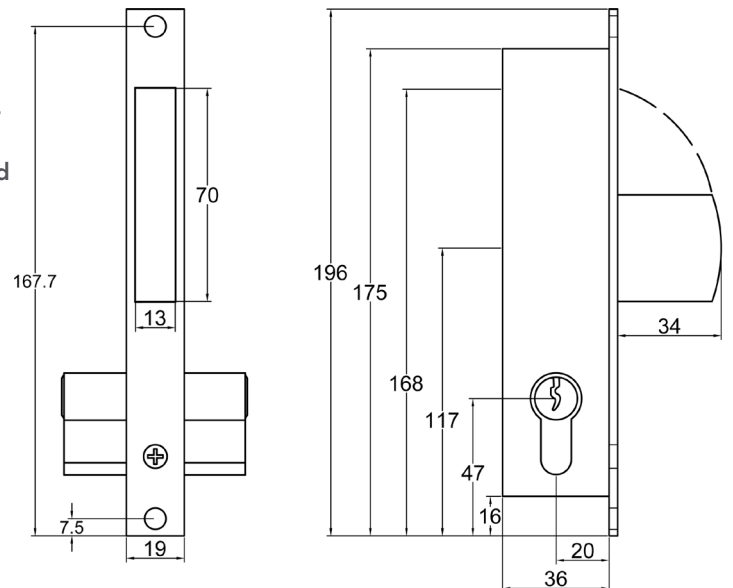

# NARROW DEADLOCK

SPECIFICATION SHEET / 032

- Strong deadbolt which drops down and projects 34mm.
- Compatible with left and right hand gates.
- Supplied with a forend plate, double sided eurocylinder, 3 keys and 2 eurocylinder escutcheons.
- Keyed alike option available.

## PRODUCT DETAILS

Product code:	Description:
ND	Narrow deadlock
NDKA	Narrow deadlock, keyed alike

Backset: 20mm  
Minimum box section size: 40 x 40mm  
Supplied with: 3 keys, forend plate, double sided eurocylinder and 2 eurocylinder escutcheons.

## INSTALLATION

- Slot the gate frame to take the lock body and cut two holes for the eurocylinder.
- Fix lock and forend plate in position, insert the eurocylinder and secure with M5 countersunk screw.
- Drill holes for stainless steel escutcheon plates and fit using self-tapping screws supplied.
- MAINTENANCE** Lubricate with light oil periodically.