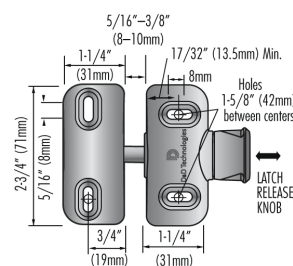

## Magnet action catch

An ideal general purpose, magnetic latch for gates around homes and gardens. Suitable for a wide range of uses where the gate does not need to be key lockable but a latch is needed. These latches are reliable, effective and unobtrusive.

## Magnet action safety lock

This latch is opened by pulling the knob on the top of the lock. This is out of reach of small children. Its special design means that no latching force is required, ensuring that the gate latches shut reliably every time. The knob can be locked using the key.