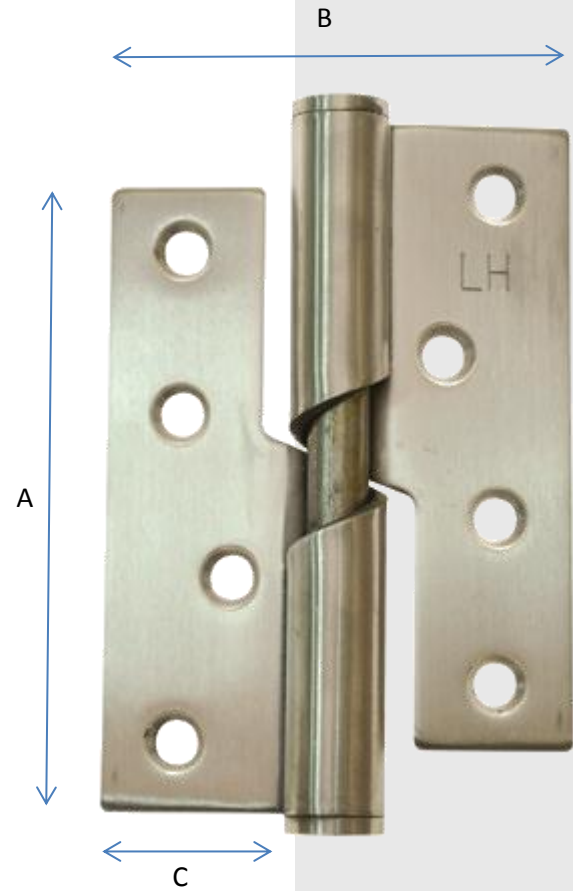

Stainless steel rising hinge
 with holes.

Product Options

Product Code:
 Left hand: RHSS LH
 Right hand: RHSS RH

	J9510/LH	J9510/RH	Dimension On Diagram
Height	102mm	102mm	A
Width	76mm	76mm	B
Leaf Width	26mm	26mm	C
When door is open at 90° rises by	5mm	5mm	
Thickness	3mm	3mm	